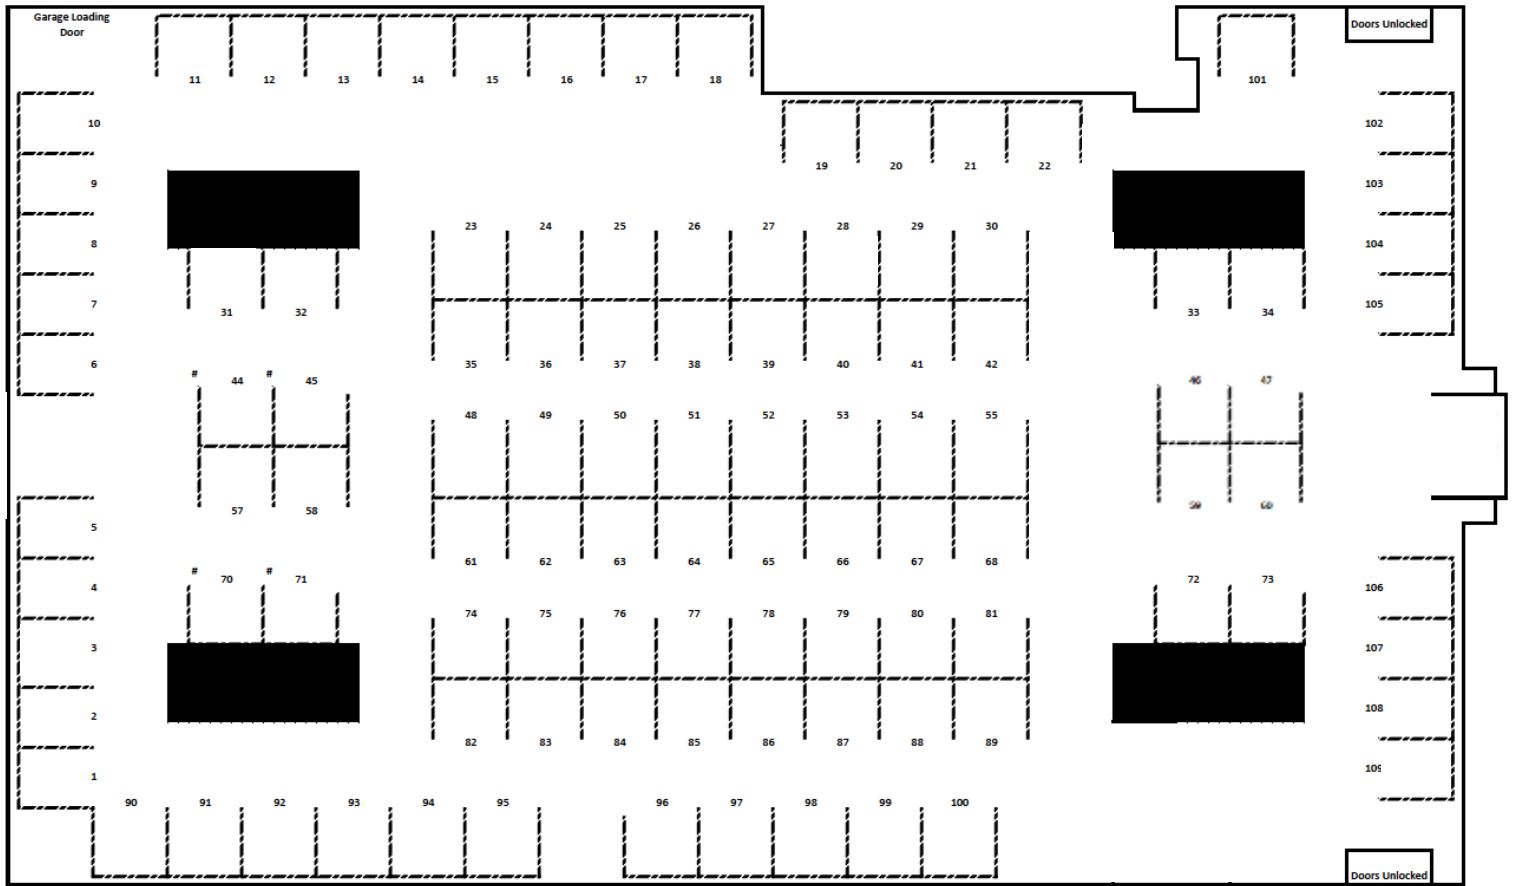

OAKLAND FALL HOME SHOW FLOOR PLAN
 Southfield Pavilion • 26000 Evergreen Rd, Southfield, MI 48076
 March 16 - 17, 2024

Loading Dock

Main Entrance "A"

Main Entrance "B"

Questions? Contact Renee at 248-524-4868 or Renee@GazetteMediaGroup.com